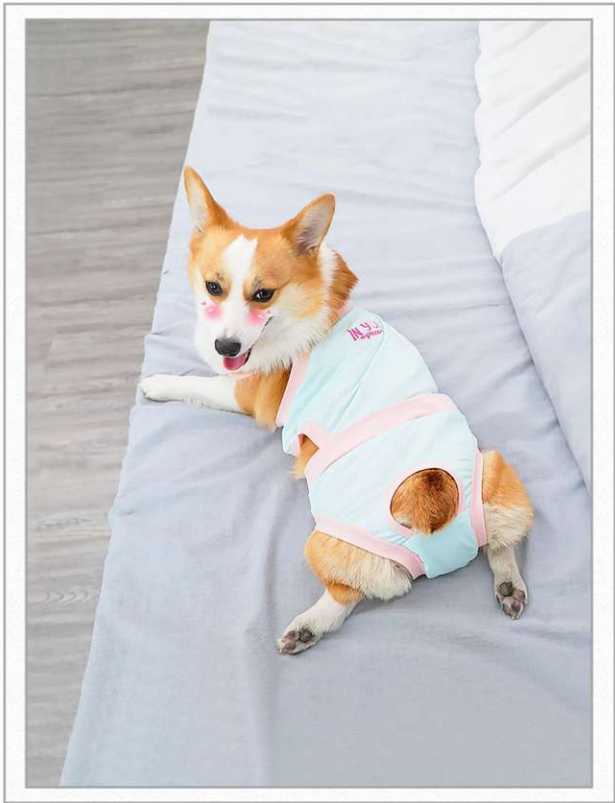

Washable Dog Diapers

Washable Dog Diapers are washable and waterproof, and mainly made of three layers materials. Usually, inner layer is soft & comfortable fabric; Middle layer is high absorbent pad; Outer layer is 100% waterproof laminating fabric. Elastic legs for extra protection against leaking and an elastic waistband for more secure fit. Long high quality hook & loop permit adjustment to a wide range of waist sizes.

Features :

- Waterproof outer layer to prevent leaks
- Highly absorbent multiple inner layers
- Mesh lining layer design, comfortable and soft
- Hook & loop design to fit a larger range of measurements
- Machine washable, easy to clean, long lasting
- Cinch lock design to adjust tail hole size for best fit
- Many different styles of patterns, fashionable
- Many sizes options to fit different ages dogs

FDD-724 Size:

XS: waistline 28cm S: waistline 33cm
 M: waistline 38cm L: waistline 43cm
 XL: waistline 48cm XXL: waistline 53cm
 other customized sizes.

FDD-723 Size:

XS: waistline 28-40cm S: waistline 34-44cm
 M: waistline 36-48cm L: waistline 40-52cm
 XL: waistline 44-56cm XXL: waistline 48-60cm
 other customized sizes.

FDD-719 Size:

XS: waistline 30cm S: waistline 35cm
 M: waistline 40cm L: waistline 45cm
 XL: waistline 53cm other customized sizes.

FDD-722 Size:

XS: waistline 28cm S: waistline 33cm
 M: waistline 38cm L: waistline 43cm
 XL: waistline 48cm XXL: waistline 53cm
 other customized sizes.