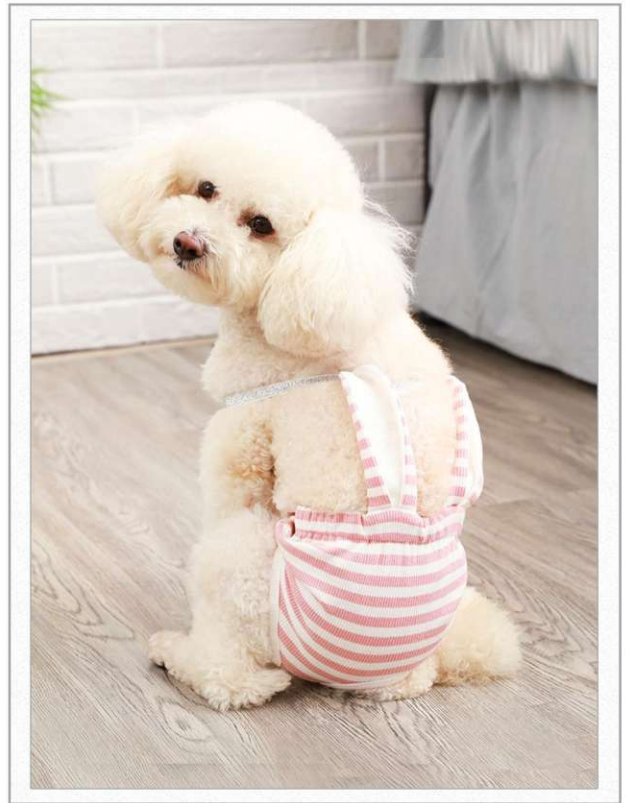

Features :

- Waterproof outer layer to prevent leaks
- Highly absorbent multiple inner layers
- Mesh lining layer design, comfortable and soft
- Hook & loop design to fit a larger range of measurements
- Machine washable, easy to clean, long lasting
- Cinch lock design to adjust tail hole size for best fit
- Many different styles of patterns, fashionable
- Many sizes options to fit different ages dogs

FDD-724 Size:

XS: waistline 28cm S: waistline 33cm
 M: waistline 38cm L: waistline 43cm
 XL: waistline 48cm XXL: waistline 53cm
 other customized sizes.

FDD-723 Size:

XS: waistline 28-40cm S: waistline 34-44cm
 M: waistline 36-48cm L: waistline 40-52cm
 XL: waistline 44-56cm XXL: waistline 48-60cm
 other customized sizes.

FDD-719 Size:

XS: waistline 30cm S: waistline 35cm
 M: waistline 40cm L: waistline 45cm
 XL: waistline 53cm other customized sizes.

FDD-722 Size:

XS: waistline 28cm S: waistline 33cm
 M: waistline 38cm L: waistline 43cm
 XL: waistline 48cm XXL: waistline 53cm
 other customized sizes.